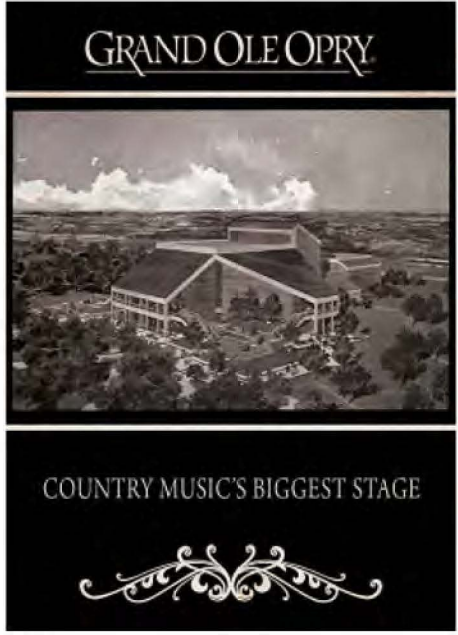

## Tabletop Storage Decor

7" x 3.5" x 5"

Item 545222  
Case Pack: 2

Storage box features art and photography inspired by the Grand Ole Opry, Wildhorse Saloon and Ryman Auditorium

Inside Detail

Top

Side Artwork Detail