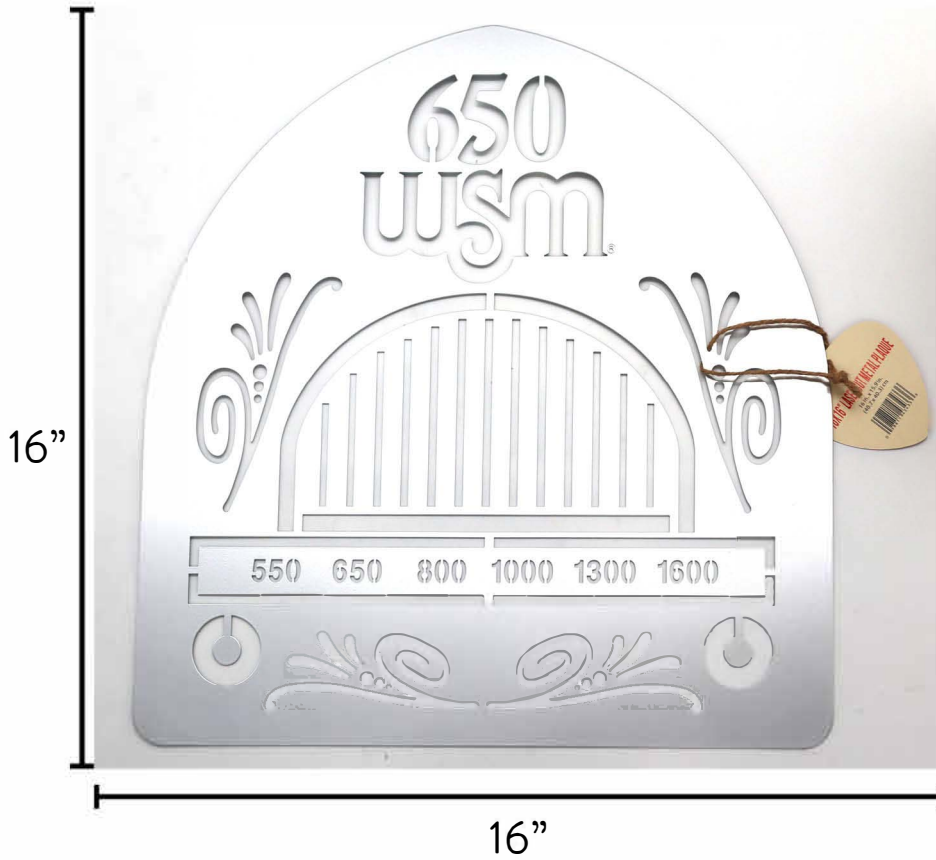

Music City "Off the Wall"  
 Double Sided Marquee Sign  
 10.25" x 30" x 4"

Item 541155  
 Case Pack: 2

Printed direct to metal, this 2-sided sign with glass LED bulbs, hangs "off the wall," giving this item the look and feel of a vintage marquee street sign

Each "tape" features a 0.25" x 4" x 1.75" metal hook

set of 3 hooks

Grand Ole Opry Guitar Pick Metal Plaque  
Full Color Printed Lasercut Metal Wall Décor  
20" x 20"

543427

20"

20"

Casepack: 4  
Wholesale: \$17.00

metal shape is laser cut  
and design is printed  
directly onto metal

item in packaging

Grand Ole Opry WSM Radio  
Lasercut Metal Plaque  
16" x 16"

543433

Casepack: 4  
Wholesale: \$12.50

item in packaging

Item features keyhole  
hardware on the back  
for easy hanging

Grand Ole Opry Pennant  
Framed Printed Linen Pennant  
20" x 10" x 0.75"