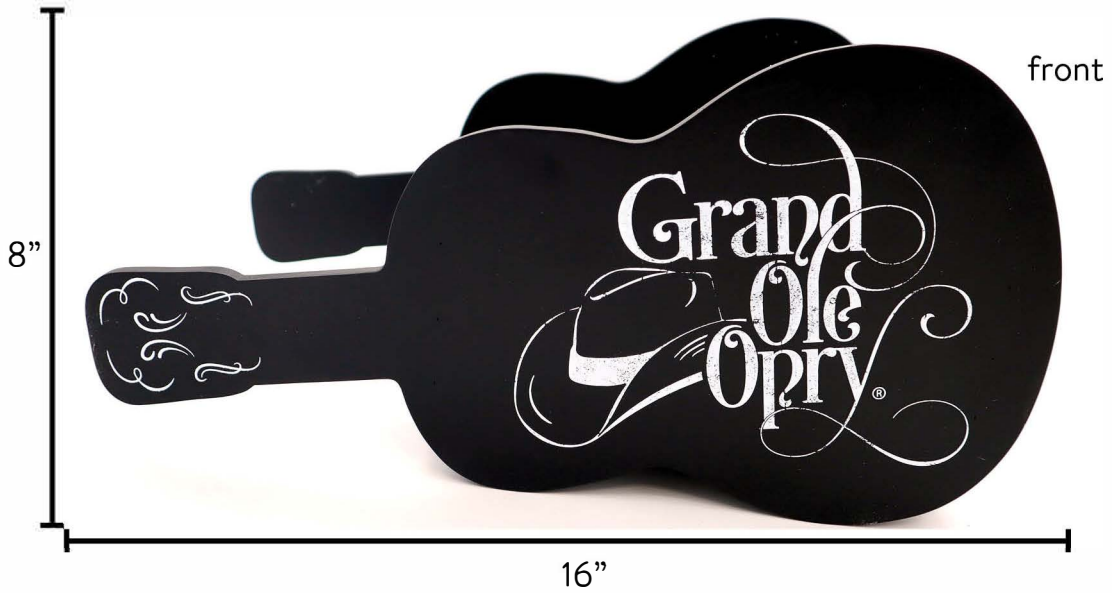

# Shaped Storage Crate

Guitar Shaped Wooden Storage Crate  
16" x 8" x 10"

545538

Casepack: 4

Wholesale: \$16.00

Guitar shaped storage crate with  
Grand Ole Opry logo screenprinted on the front

top

depth