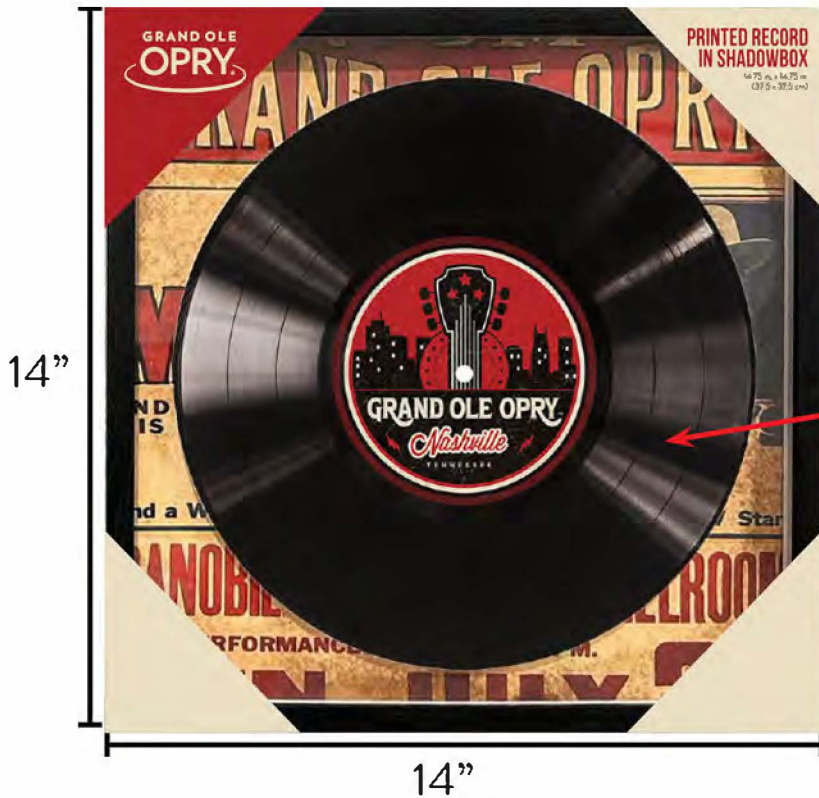

Grand Ole Opry Concert Poster Shadow Box with Lift 14" x 14" x 0.5"

Item 543512
Case Pack: 4

Grand Ole Opry Concert Poster with a plastic record replica mounted on top, displayed in a shadow frame

Stock Program
Price : $10.00

print mounted onto plastic lift