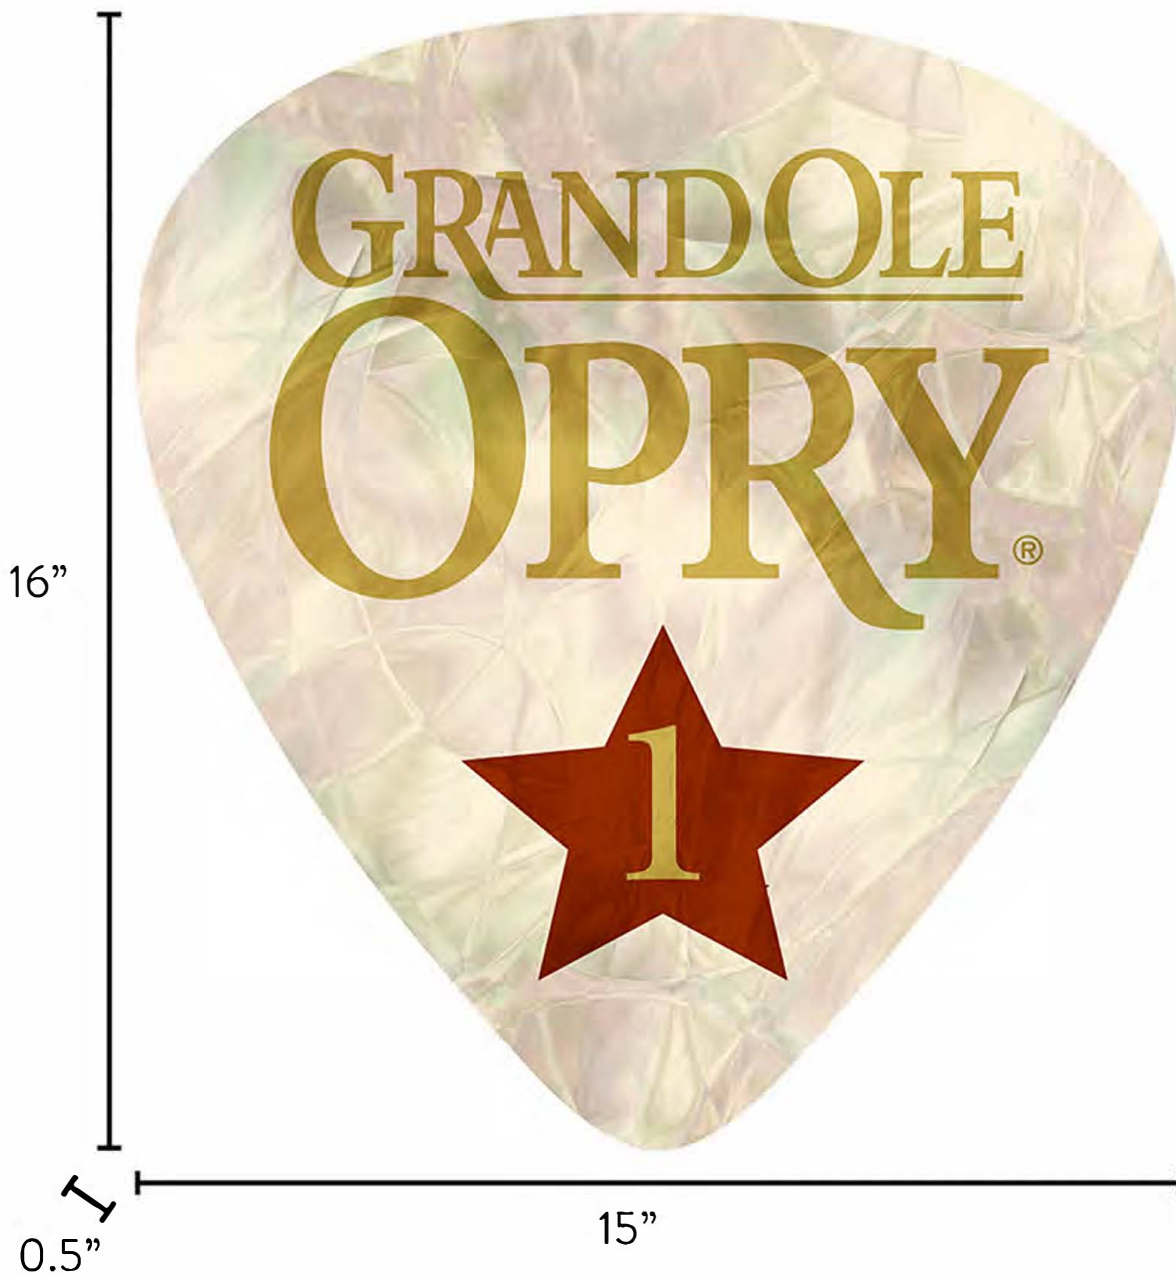

Grand Ole Opry
Shaped & Embossed Metal Sign
15" x 16"

Item 542647
Case Pack: 12

Heavy gauge shaped and embossed metal sign printed direct to the metal.

Stock Program
Price : $9.00 each