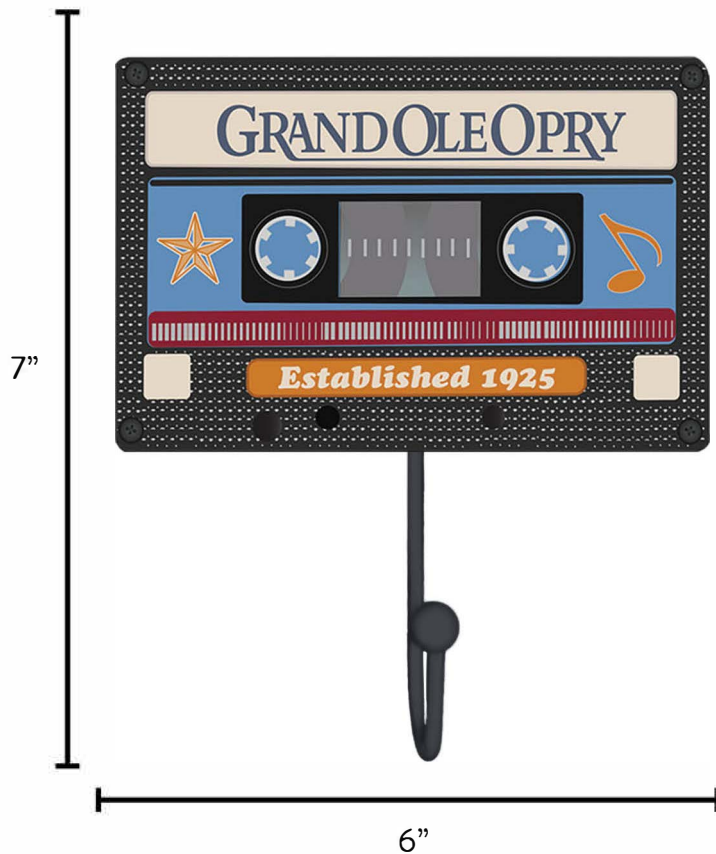

# Opry Themed Cassette Tape Wall Hooks

Set of 3 Wall Hooks  
6" x 7" x 1.75" each

545311

Casepack: 4

Wholesale: \$7.50

in packaging

Go retro with these rad cassette tape inspired wall hooks, perfect for your storage and organization needs.

Each "tape" features a 0.25" x 4" x 1.75" metal hook

set of 3 hooks