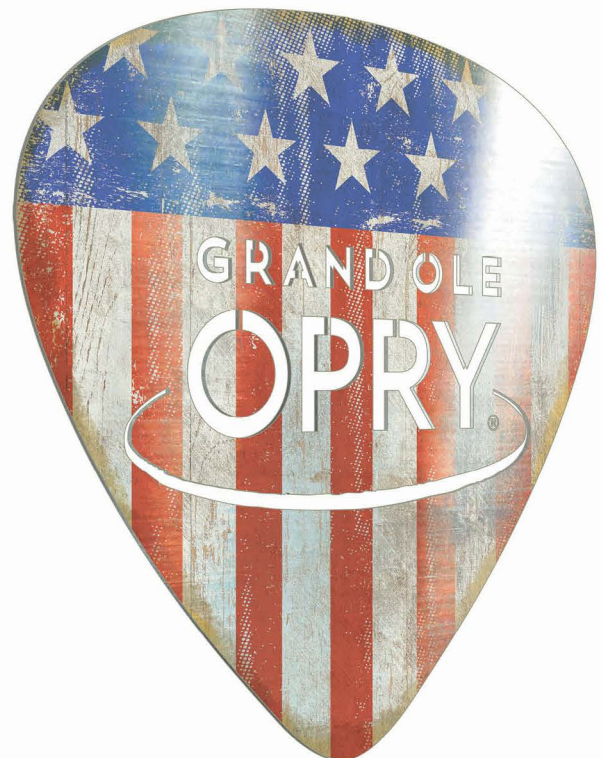

Grand Ole Opry Guitar Pick Metal Plaque
Full Color Printed Lasercut Metal Wall Décor
20" x 20"

543427

20"

20"

Casepack: 4
Wholesale: $17.00

metal shape is laser cut
and design is printed
directly onto metal