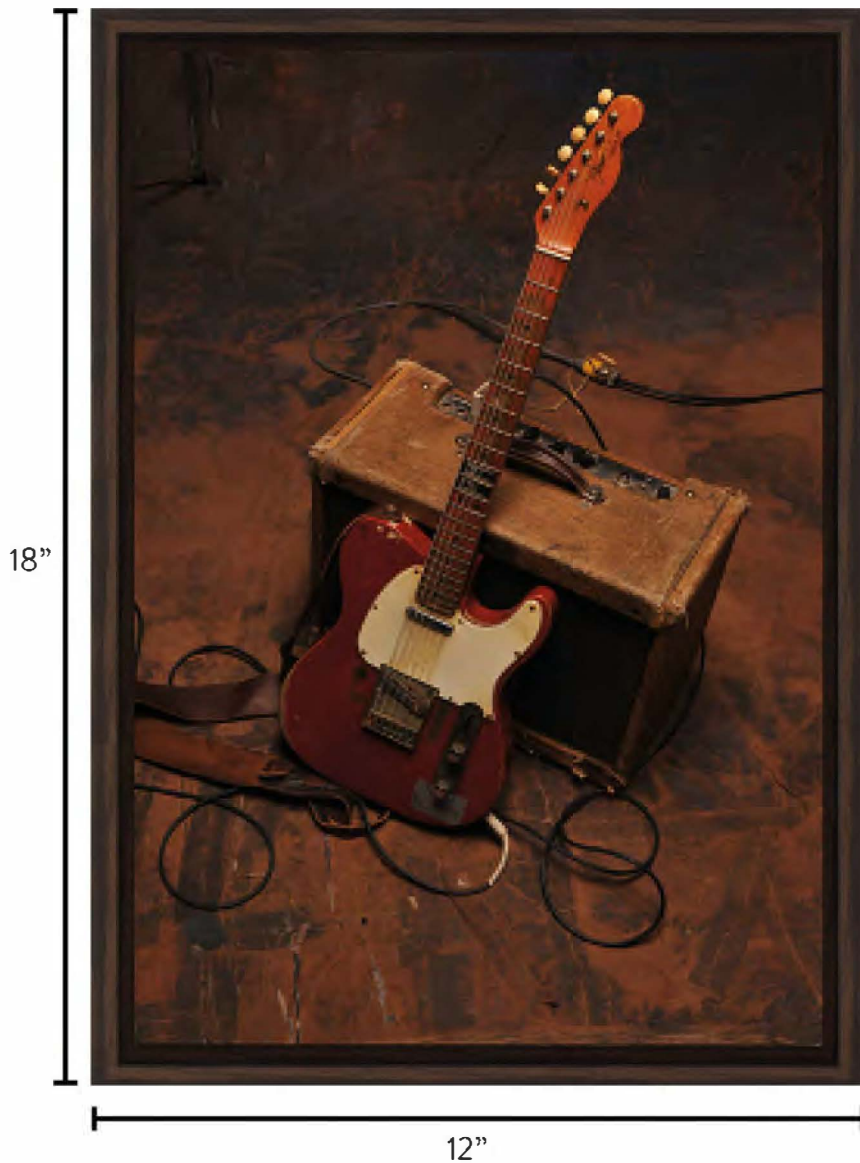

## Stock Program

Price : \$35.50

on/off switch

Product comes with  
(x16) bright LEDs, and  
uses (x2) AA batteries.

McLaughlin's Guitar  
Framed Canvas with Lacquer  
18" x 12" x 0.5"

Item 545429

Case Pack: 4 Photo of McLaughlin's Guitar, printed onto canvas and framed into an L- Frame and coated in high gloss lacquer for a shiny finish