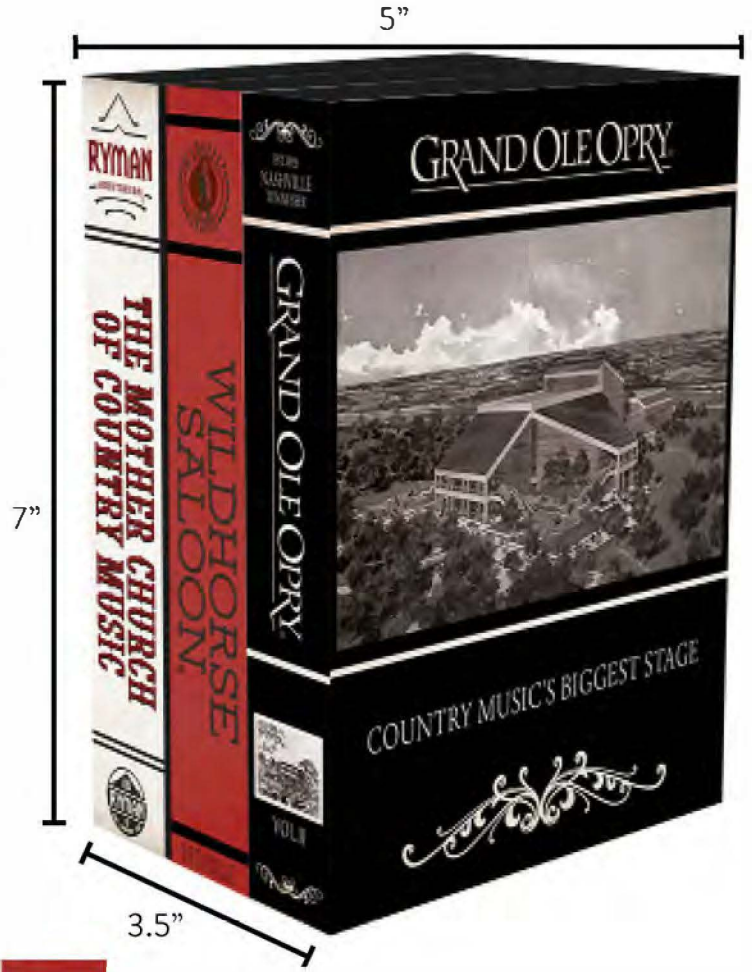

Music City "Off the Wall"  
 Double Sided Marquee Sign  
 10.25" x 30" x 4"

Item 541155  
 Case Pack: 2

Printed direct to metal, this 2-sided sign with glass LED bulbs, hangs "off the wall," giving this item the look and feel of a vintage marquee street sign

Stock Program  
 Price : \$30.00

Product in Packaging

Wildhorse Saloon "Off the Wall"  
Double Sided Marquee Sign  
9.5" x 30" x 4"

Item 541157  
Case Pack: 2

Printed direct to metal, this 2-sided sign with glass LED bulbs, hangs "off the wall," giving this item the look and feel of a vintage marquee street sign

## Tabletop Storage Decor

7" x 3.5" x 5"

Item 545222  
Case Pack: 2

Storage box features art and photography inspired by the Grand Ole Opry, Wildhorse Saloon and Ryman Auditorium

Inside Detail

Top

Side Artwork Detail