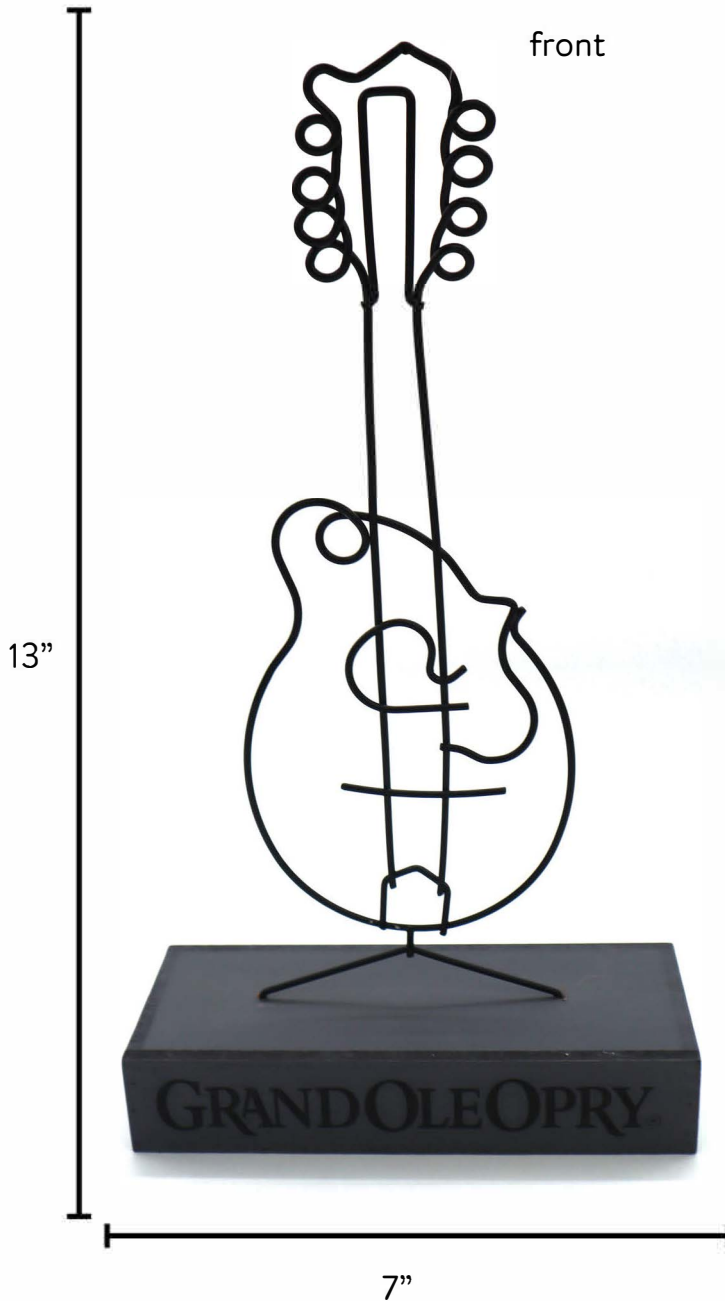

# Shaped Wire Tabletop Decor

Decorative Wire on Wooden Base

7" x 13" x 3"

545308

Guitar shaped Wire mounted onto wooden base

CRYSTAL ART<sup>®</sup>  
GALLERY

Casepack: 4

Wholesale: \$10.00

# Opry Themed Cassette Tape Wall Hooks

Set of 3 Wall Hooks  
6" x 7" x 1.75" each

545311

Casepack: 4

Wholesale: \$7.50

in packaging

Go retro with these rad cassette tape inspired wall hooks, perfect for your storage and organization needs.

Each "tape" features a 0.25" x 4" x 1.75" metal hook

set of 3 hooks