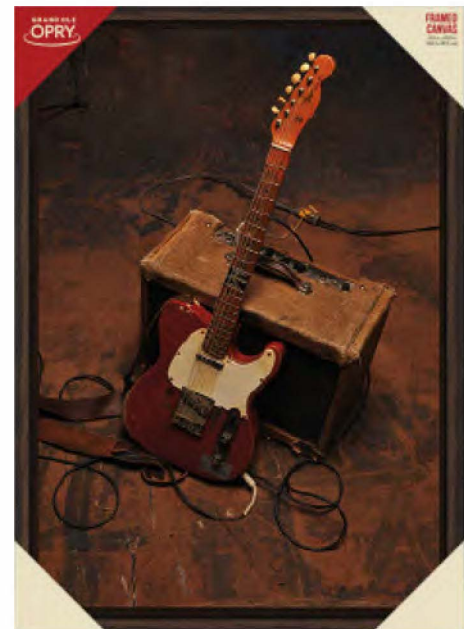

## Stock Program

Price : \$35.50

on/off switch

Product comes with  
(x16) bright LEDs, and  
uses (x2) AA batteries.

McLaughlin's Guitar  
Framed Canvas with Lacquer  
18" x 12" x 0.5"

Item 545429

Case Pack: 4 Photo of McLaughlin's Guitar, printed onto canvas and framed into an L- Frame and coated in high gloss lacquer for a shiny finish