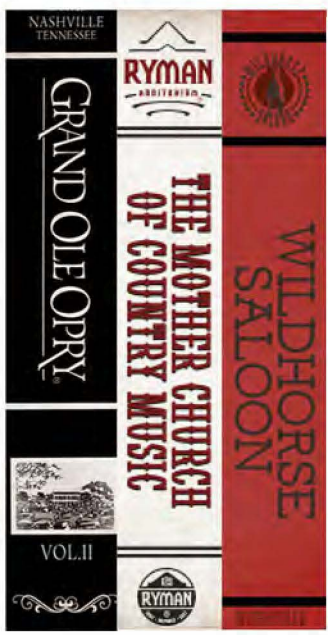

# Grand Ole Opry Storage Books

## Tabletop Storage Decor

7" x 3.5" x 5"

Item 545222  
Case Pack: 2

Storage box features art and photography inspired by the Grand Ole Opry, Wildhorse Saloon and Ryman Auditorium

Inside Detail

Top

Side Artwork Detail