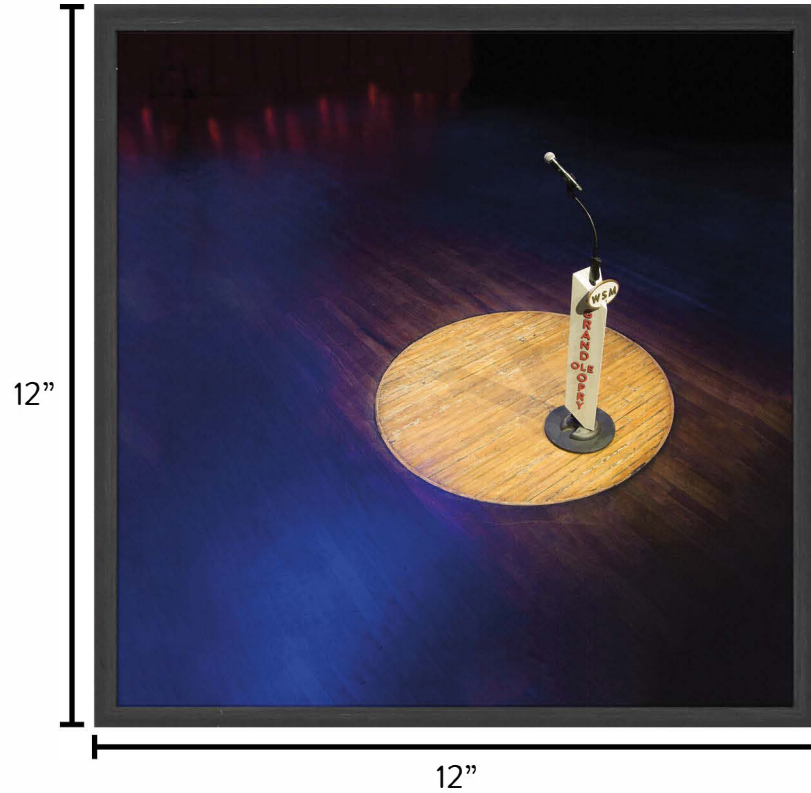

Each "tape" features a 0.25" x 4" x 1.75" metal hook

set of 3 hooks

# Grand Ole Opry Mic Stand Framed Lacquer Canvas 12" x 12" x 0.5"

545334

Casepack: 4

Wholesale: \$11.00

Canvas print with high gloss lacquer finish, framed in L-frame.

in packaging

The following copyright will be included on the back of the item, where space permits: © 2024 Grand Ole Opry, LLC. All rights reserved.