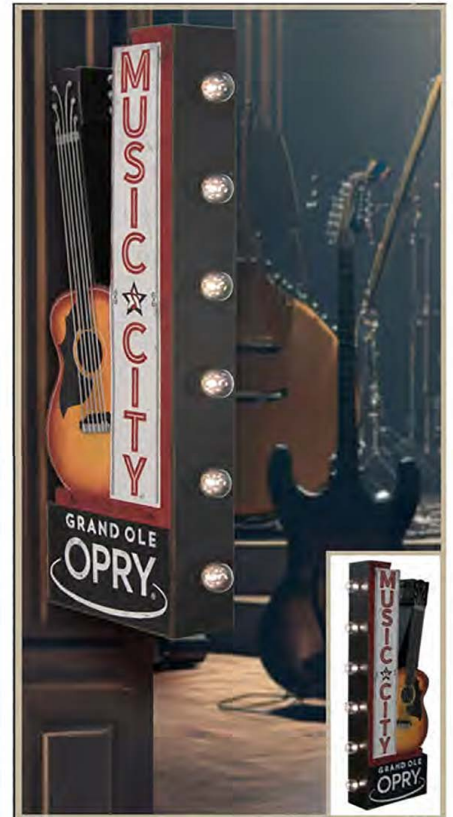

Welcome to the Grand Ole Opry  
Oval Neon LED Rope Wall Sign  
10" x 16" x 2"

Item 542798  
Case Pack: 4

Stock Program  
Price : \$14.25

Simulating Neon, this light up sign uses LED technology. Looks great lit or unlit.

Comes with Keyhole hangers for easy wall hanging, as well as a 6' USB cord and plug for any standard electrical outlet.

Also operates on 4 AA batteries (not included)

Item in packaging

Blue LED "Neon"

side view

Music City "Off the Wall"  
 Double Sided Marquee Sign  
 10.25" x 30" x 4"

Item 541155  
 Case Pack: 2

Printed direct to metal, this 2-sided sign with glass LED bulbs, hangs "off the wall," giving this item the look and feel of a vintage marquee street sign

Stock Program  
 Price : \$30.00

Product in Packaging

Wildhorse Saloon "Off the Wall"  
Double Sided Marquee Sign  
9.5" x 30" x 4"

Item 541157  
Case Pack: 2

Printed direct to metal, this 2-sided sign with glass LED bulbs, hangs "off the wall," giving this item the look and feel of a vintage marquee street sign