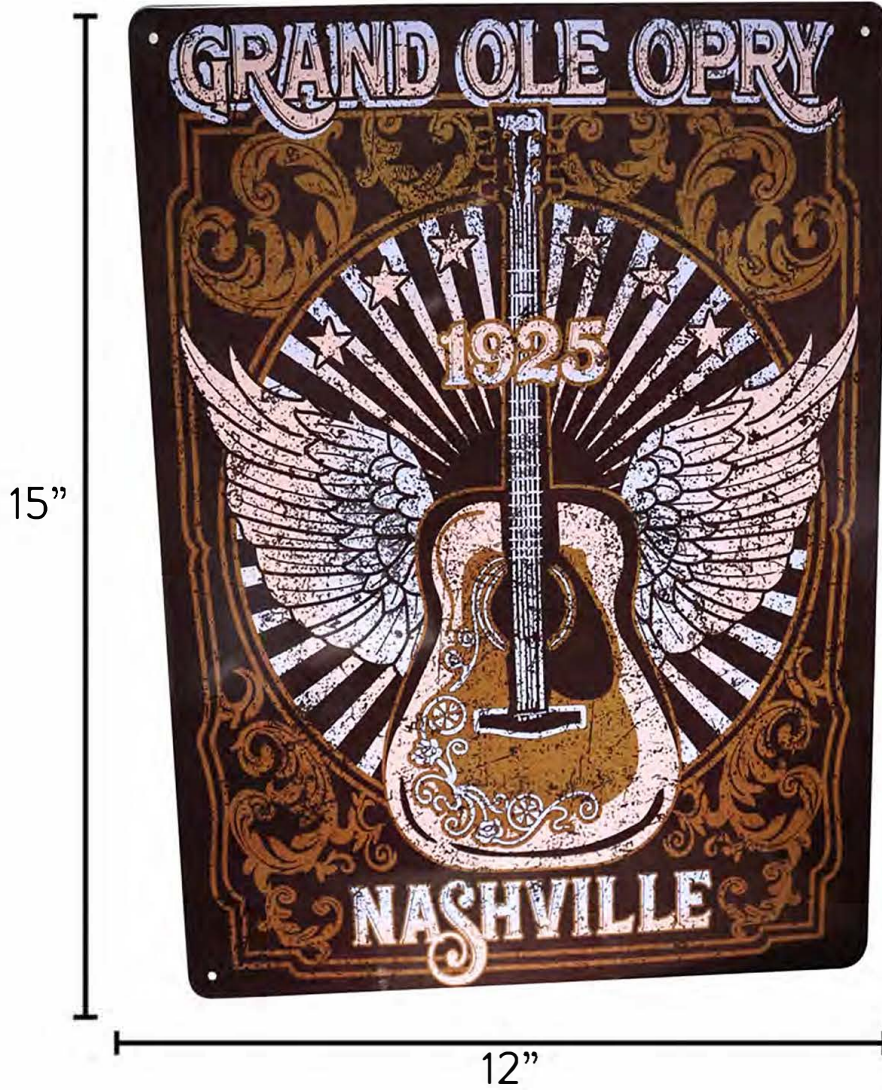

Grand Ole Opry Nashville
Metal Wall Sign
12"x 15"

Item 540983
Case Pack: 25

Stock Program
Price : $4.00