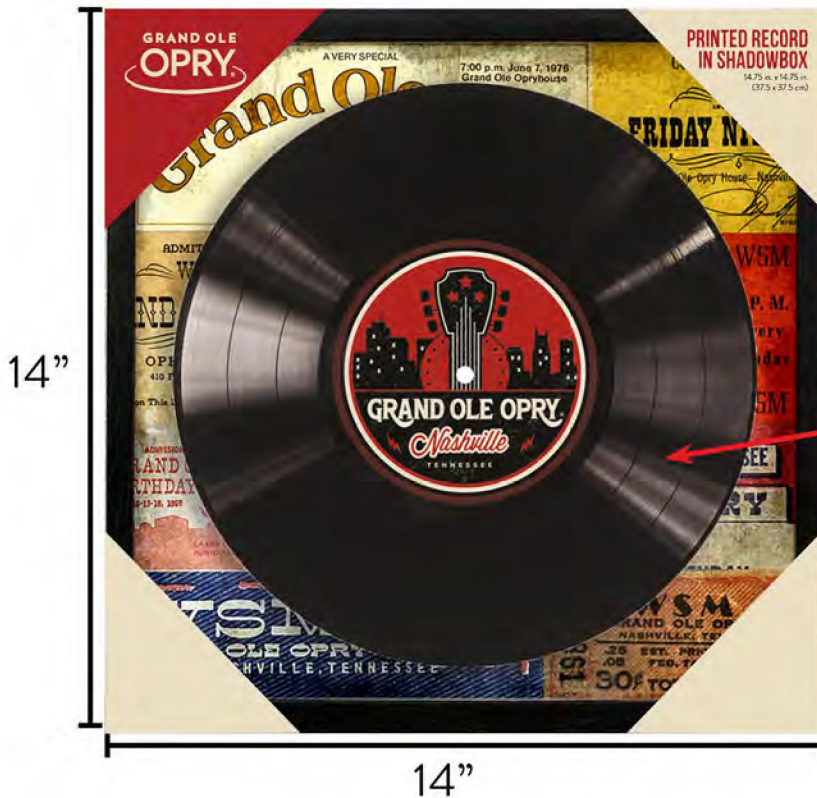

Grand Ole Opry Concert Poster Shadow Box with Lift 14" x 14" x 0.5"

Item 553452
Case Pack: 4

Grand Ole Opry Concert Poster with a plastic record replica mounted on top, displayed in a shadow frame

Stock Program
Price : $10.00
Available: In Stock

print mounted onto plastic lift