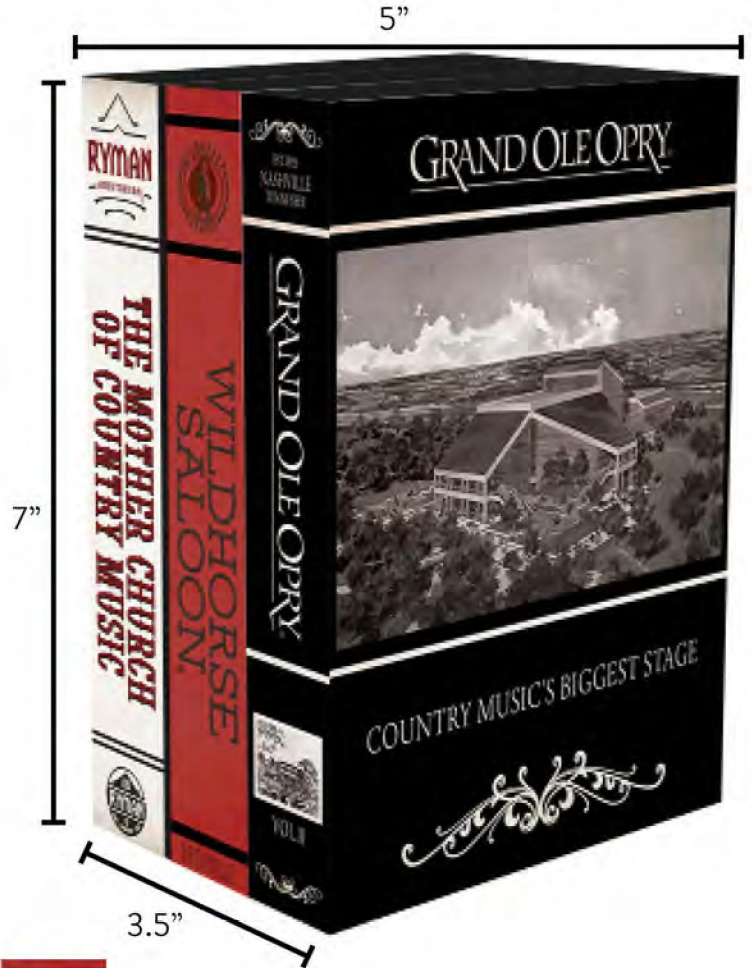

Stock Program
Price : \$30.00
Availability: In Stock

Product in Packaging

Wildhorse Saloon "Off the Wall"
Double Sided Marquee Sign
9.5" x 30" x 4"

Item 541157
Case Pack: 2

Printed direct to metal, this 2-sided sign with glass LED bulbs, hangs "off the wall," giving this item the look and feel of a vintage marquee street sign

Stock Program
Price : \$6.50 (Full Wholesale)
Available: In Stock

Product Packaging with Branded Corners

Ryman Auditorium Mirror
Screenprinted Mirror
11" x 14" x 0.5"

Item 557178
Case Pack: 4

Unique arch shaped mirror features Ryman Auditorium inspired artwork, screenprinted directly onto the mirror, and framed into a modern black frame. Comes with corners.

Stock Program
Price : \$6.50 (Full Wholesale)
Available: In Stock

Product Packaging with Branded Corners

Grand Ole Opry Storage Books

Tabletop Storage Decor

7" x 3.5" x 5"

Item 545222
Case Pack: 2

Storage box features art and photography inspired by the Grand Ole Opry, Wildhorse Saloon and Ryman Auditorium

Inside Detail

Top

Side Artwork Detail

Stock Program
Price : \$6.50 (Full Wholesale)
Available: In Stock

Grand Ole Opry LED Guitar Metal Wall Decor with LED 12" x 32" x 2"

Item 545381
Case Pack: 2

Guitar shaped metal wall decor, featuring bright LEDs
and rustic Grand Ole Opry inspired print