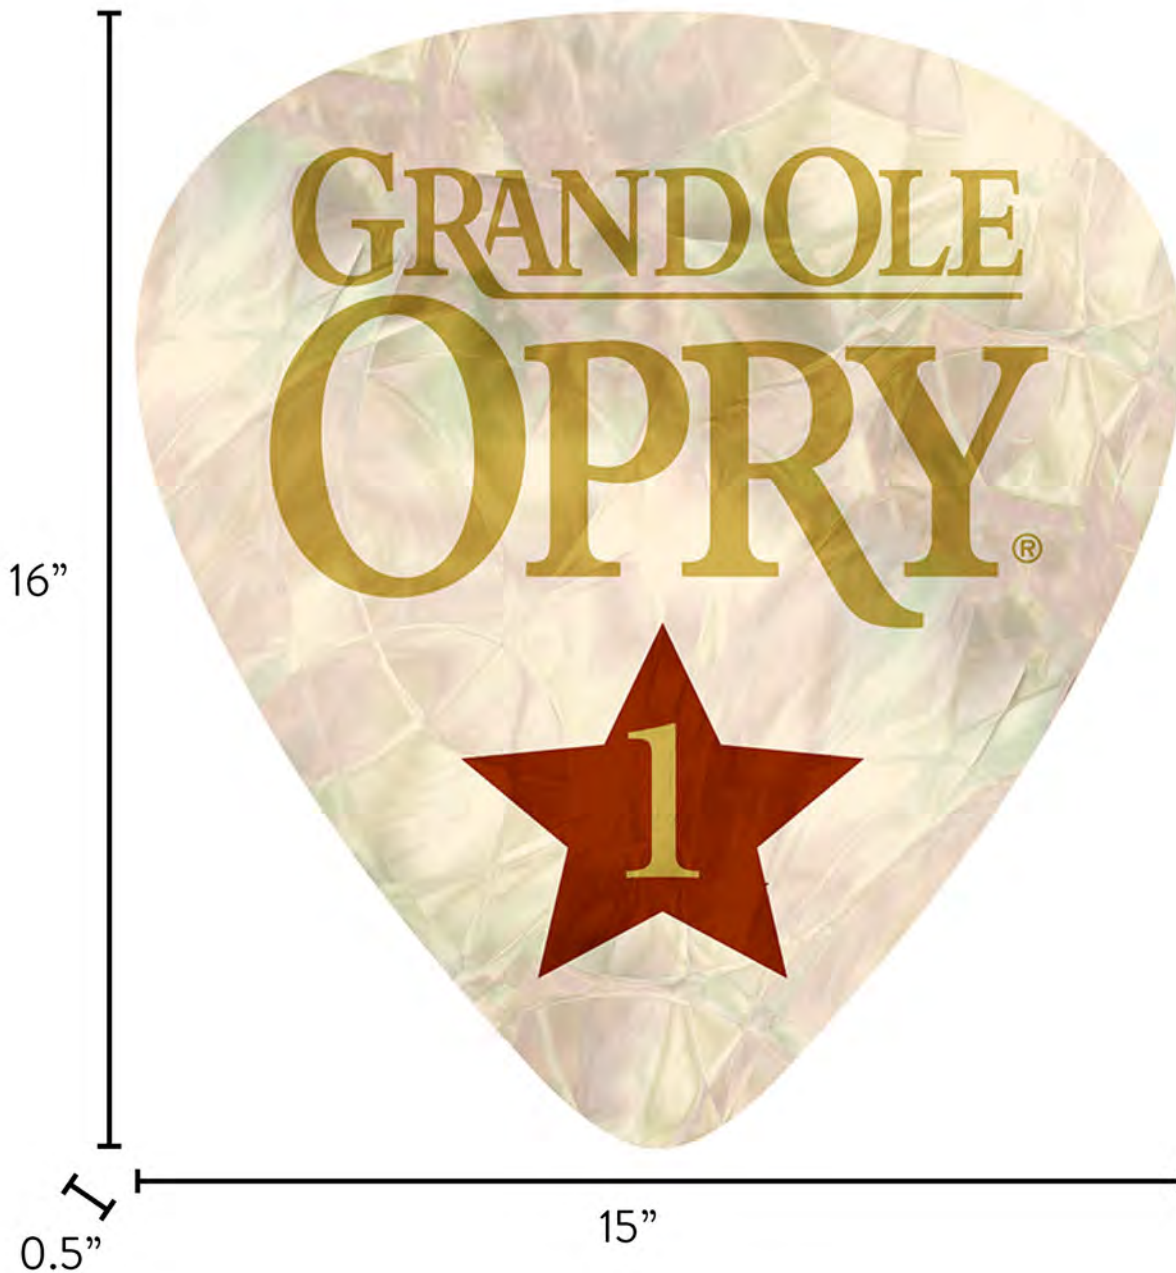

Stock Program
Price : \$4.00 (Full Wholesale)
Availability: In Stock

Wildhorse Saloon
Domed Metal Wall Sign
15" x 15" x 2.25"

Item 540984
Case Pack: 25

Art printed directly onto
concave (domed) metal

Stock Program
Price : \$5.50 (Full Wholesale)
Availability: In Stock

Every dome comes with a
wire hanger for effortless
wall display.

Close Up

Product Example

Grand Ole Opry
Shaped & Embossed Metal Sign
15" x 16"

Item 542647
Case Pack: 12

Heavy gauge shaped and embossed metal sign printed direct to the metal.

Stock Program
Price : \$9.00 each (Full Wholesale)
Availability: August 2024

Welcome to the Grand Ole Opry
Oval Neon LED Rope Wall Sign
10" x 16" x 2"

Item 542798
Case Pack: 4

Stock Program
Price : \$14.25 (Full Wholesale)
Availability: In Stock

Also operates on 4 AA batteries (not included)

Item in packaging

side view

Music City "Off the Wall" Double Sided Marquee Sign 10.25" x 30" x 4"

Item 541155
Case Pack: 2

Printed direct to metal, this 2-sided sign with glass LED bulbs, hangs "off the wall," giving this item the look and feel of a vintage marquee street sign