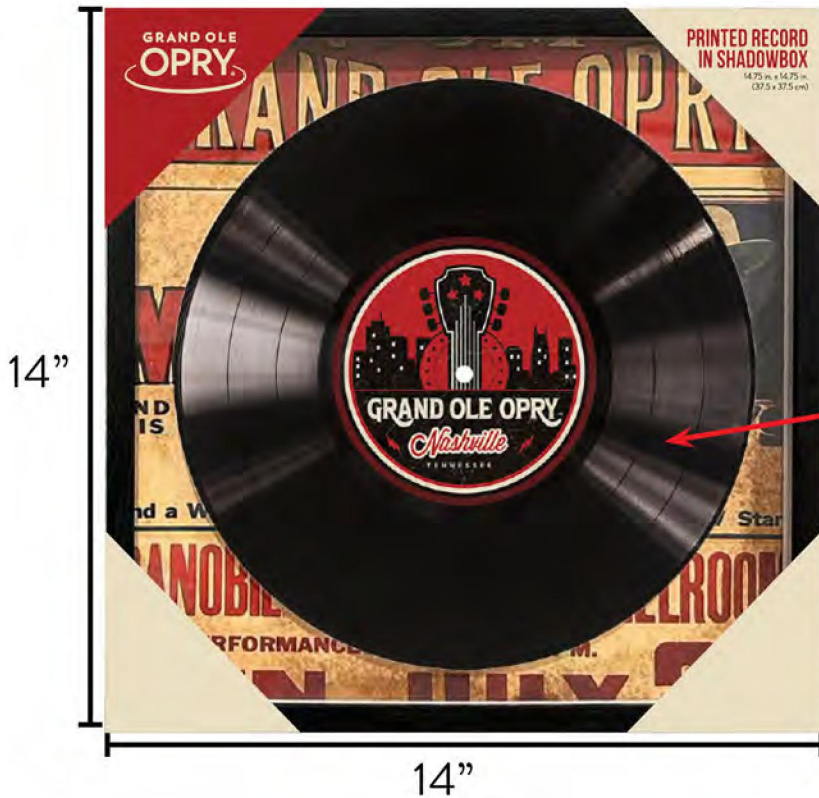

Also operates on 4 AA batteries (not included)

Item in packaging

side view

Music City "Off the Wall" Double Sided Marquee Sign 10.25" x 30" x 4"

Item 541155
Case Pack: 2

Printed direct to metal, this 2-sided sign with glass LED bulbs, hangs "off the wall," giving this item the look and feel of a vintage marquee street sign

record replica is 12" x 12"

shadowbox frame

Grand Ole Opry Concert Poster Shadow Box with Lift 14" x 14" x 0.5"

Item 543512
Case Pack: 4

Grand Ole Opry Concert Poster with a plastic record replica mounted on top, displayed in a shadow frame

Stock Program
Price : \$10.00
Available: In Stock

print mounted onto plastic lift

record replica is 12" x 12"

shadowbox frame