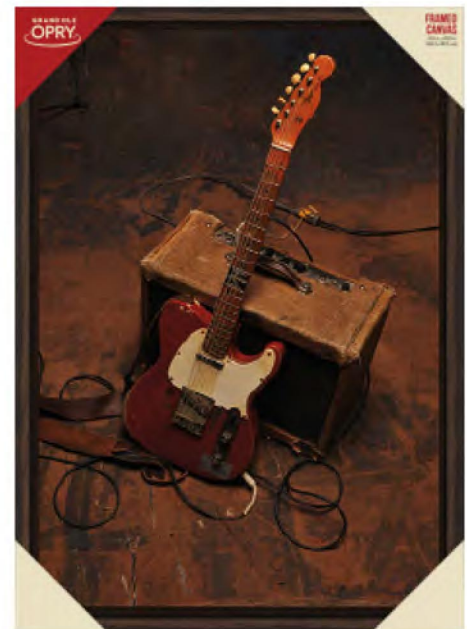

Inside Detail

Top

Side Artwork Detail

Stock Program
Price : \$6.50 (Full Wholesale)
Available: In Stock

Grand Ole Opry LED Guitar Metal Wall Decor with LED 12" x 32" x 2"

Item 545381
Case Pack: 2

Guitar shaped metal wall decor, featuring bright LEDs
and rustic Grand Ole Opry inspired print

Stock Program

Price : \$35.50 (Full Wholesale)

Available: In Stock

on/off switch

side

Product comes with
(x16) bright LEDs, and
uses (x2) AA batteries.

McLaughlin's Guitar
Framed Canvas with Lacquer
18" x 12" x 0.5"

Item 545429

Case Pack: 4 Photo of McLaughlin's Guitar, printed onto canvas and framed into an L- Frame and coated in high gloss lacquer for a shiny finish

product in packaging

Stock Program
Price : \$10.00
Available: In Stock