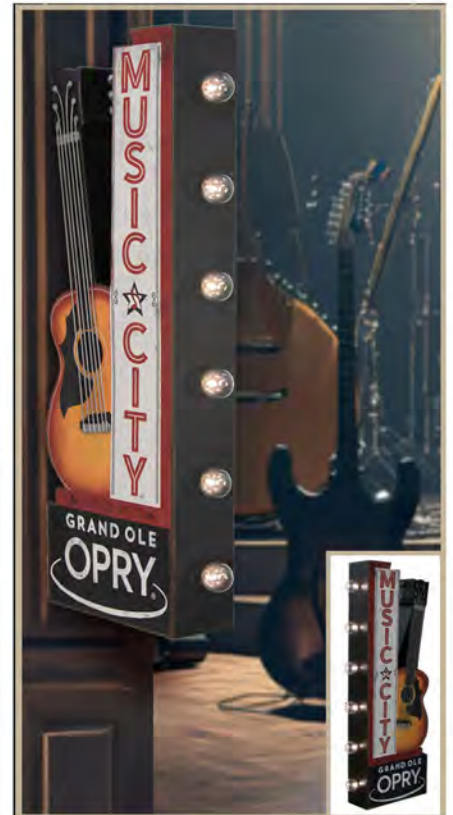

Every dome comes with a
wire hanger for effortless
wall display.

Close Up

Product Example

Grand Ole Opry
Shaped & Embossed Metal Sign
15" x 16"

Item 542647
Case Pack: 12

Heavy gauge shaped and embossed metal sign printed direct to the metal.

Simulating Neon, this light up sign uses LED technology. Looks great lit or unlit.

Comes with Keyhole hangers for easy wall hanging, as well as a 6' USB cord and plug for any standard electrical outlet.

Also operates on 4 AA batteries (not included)

Item in packaging

side view

Music City "Off the Wall" Double Sided Marquee Sign 10.25" x 30" x 4"

Item 541155
Case Pack: 2

Printed direct to metal, this 2-sided sign with glass LED bulbs, hangs "off the wall," giving this item the look and feel of a vintage marquee street sign

Stock Program
Price : \$30.00
Availability: In Stock

Product in Packaging

Wildhorse Saloon "Off the Wall"
Double Sided Marquee Sign
9.5" x 30" x 4"

Item 541157
Case Pack: 2

Printed direct to metal, this 2-sided sign with glass LED bulbs, hangs "off the wall," giving this item the look and feel of a vintage marquee street sign