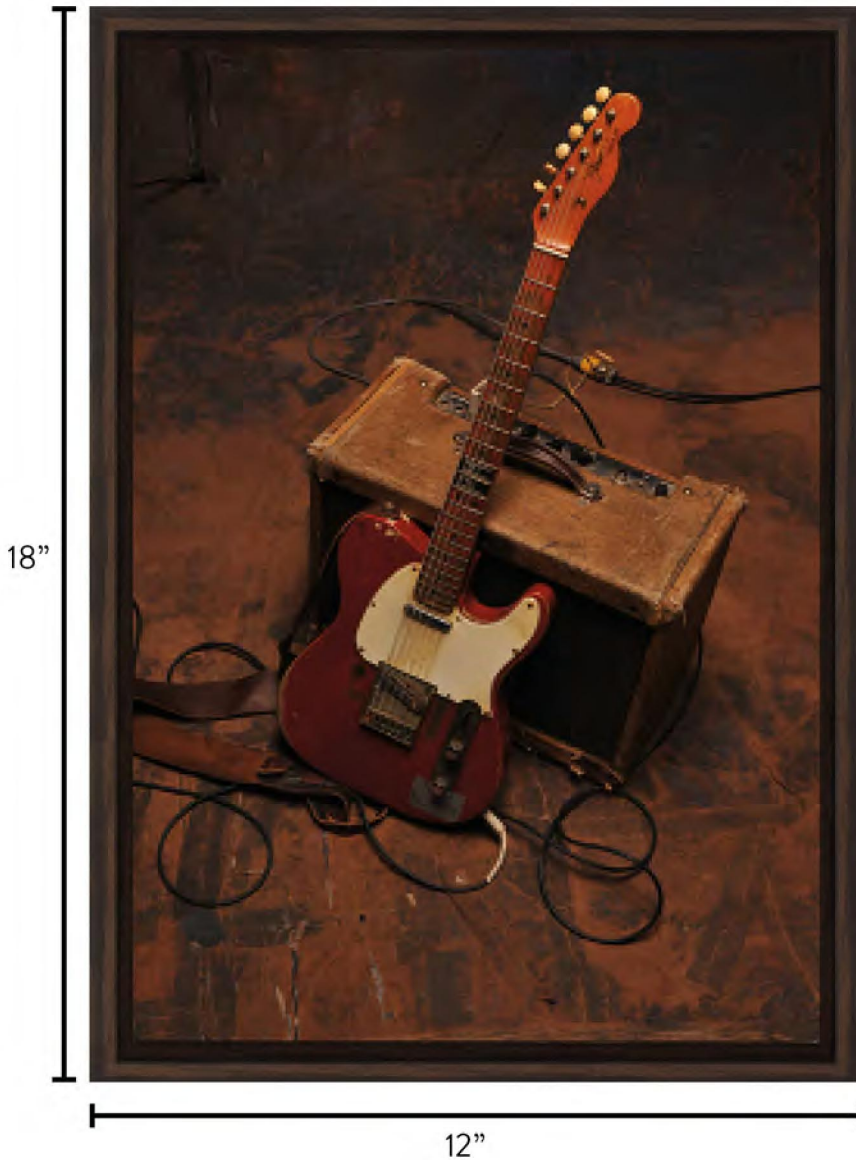

McLaughlin's Guitar
Framed Canvas with Lacquer
18" x 12" x 0.5"

Item 545429

Case Pack: 4 Photo of McLaughlin's Guitar, printed onto canvas and framed into an L- Frame and coated in high gloss lacquer for a shiny finish

product in packaging

Stock Program
Price : $10.00
Available: In Stock